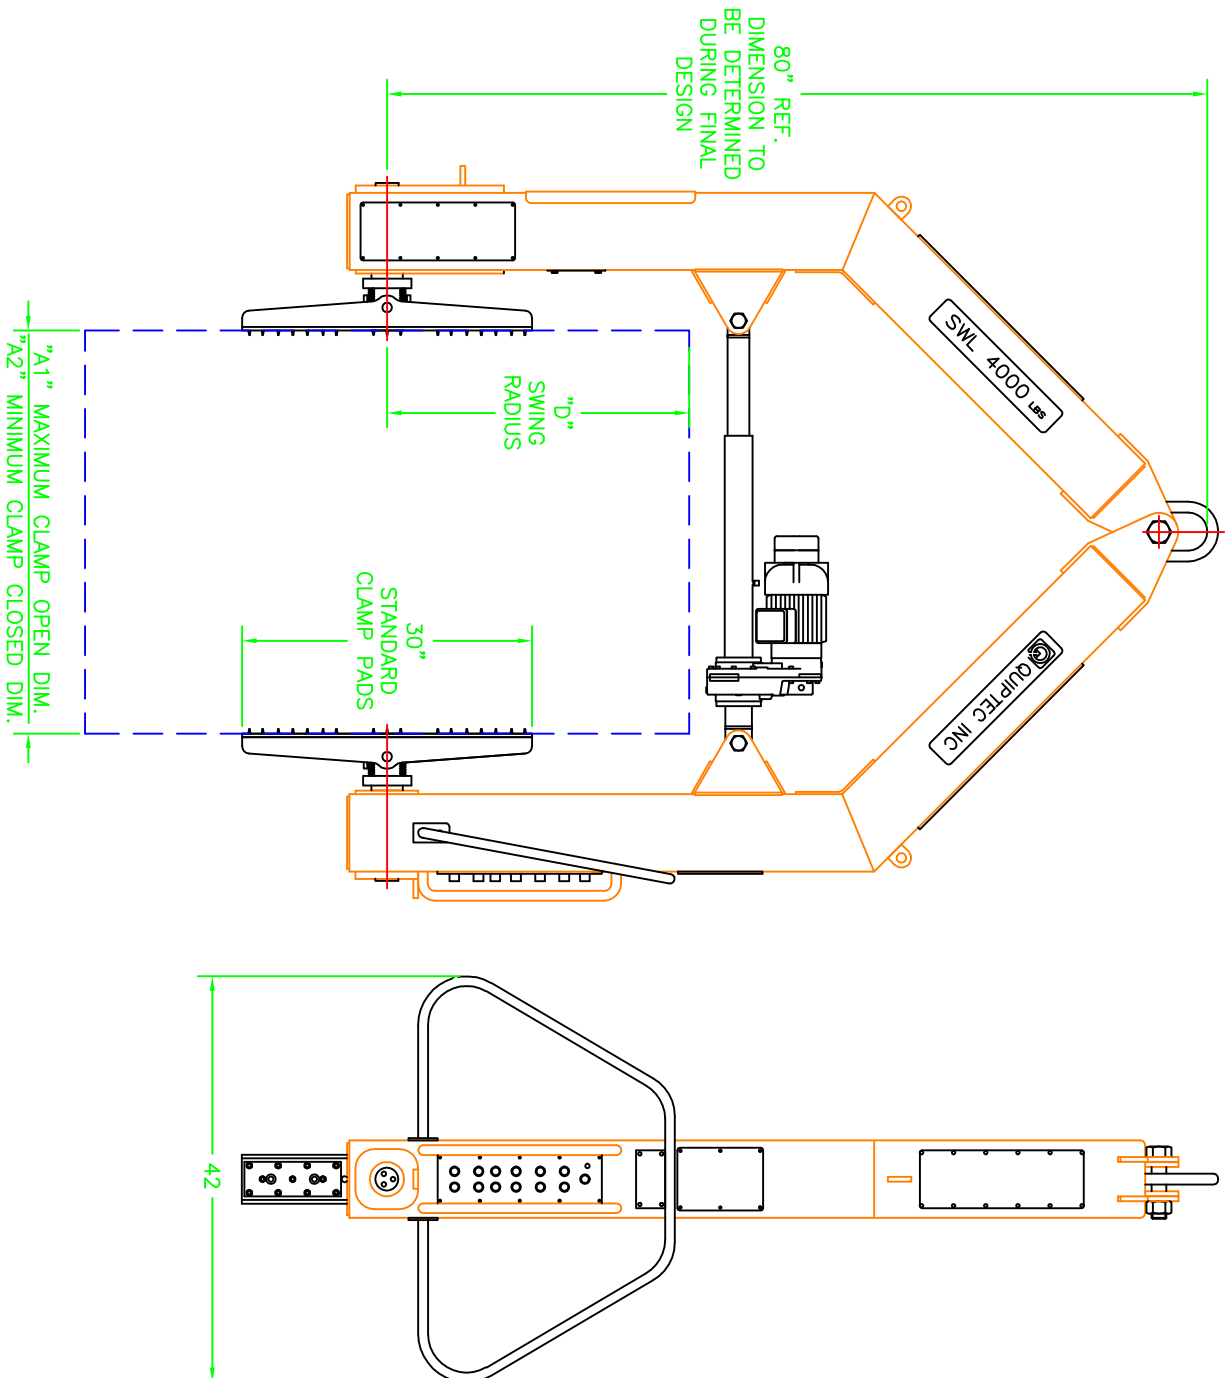

4000 LBS POWER  
ROLLOVER

MODEL: QSR4K

4000 LBS POWER  
ROLLOVER

SPECIFICATIONS

DIM. A1	DIM. A2	DIM. D
56"	26"	33"

NOTE: APPROXIMATE ASSEMBLED WEIGHT OF 1000 lbs.

QUIPTEC INC

39 PATTERSON ROAD  
ORO-MEDONTE ONTARIO CANADA L3V 0R4  
TEL: (705)326-1010 FAX: (705)326-4010

QSR4K MOLD MANIPULATOR

REVISION		QSR4K - LAYOUT	
No	DATE	BY	
1			
2			
3			
4			
5			

Drawn by	DD	Scale	NTS	Material
Checked	OK'd	Date		
Traced		App'd		Drawing No. QSR4K